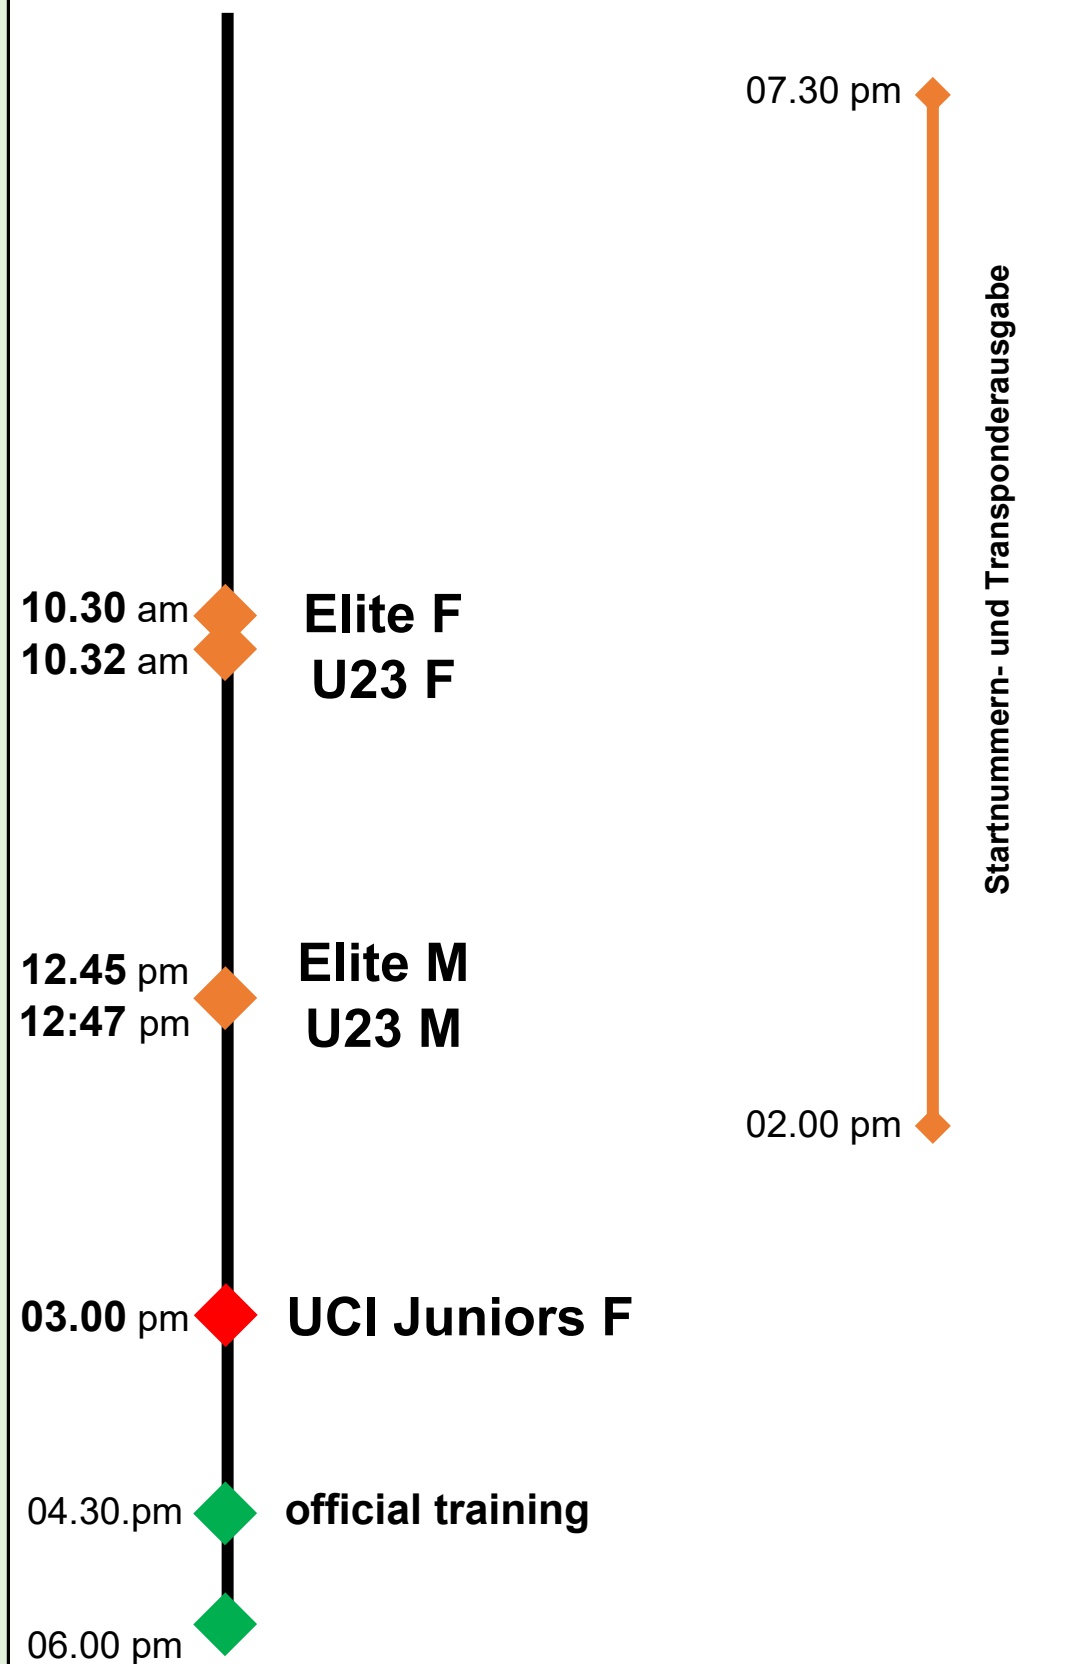

# Ötzaler Mountainbike Festival 24. - 26.04.2026

The race management and organizer reserve the right to make program changes!  
Race number and transponder pickup closes 1.5 hours before each respective race!

TIMETABLE / PROGRAM

## SATURDAY