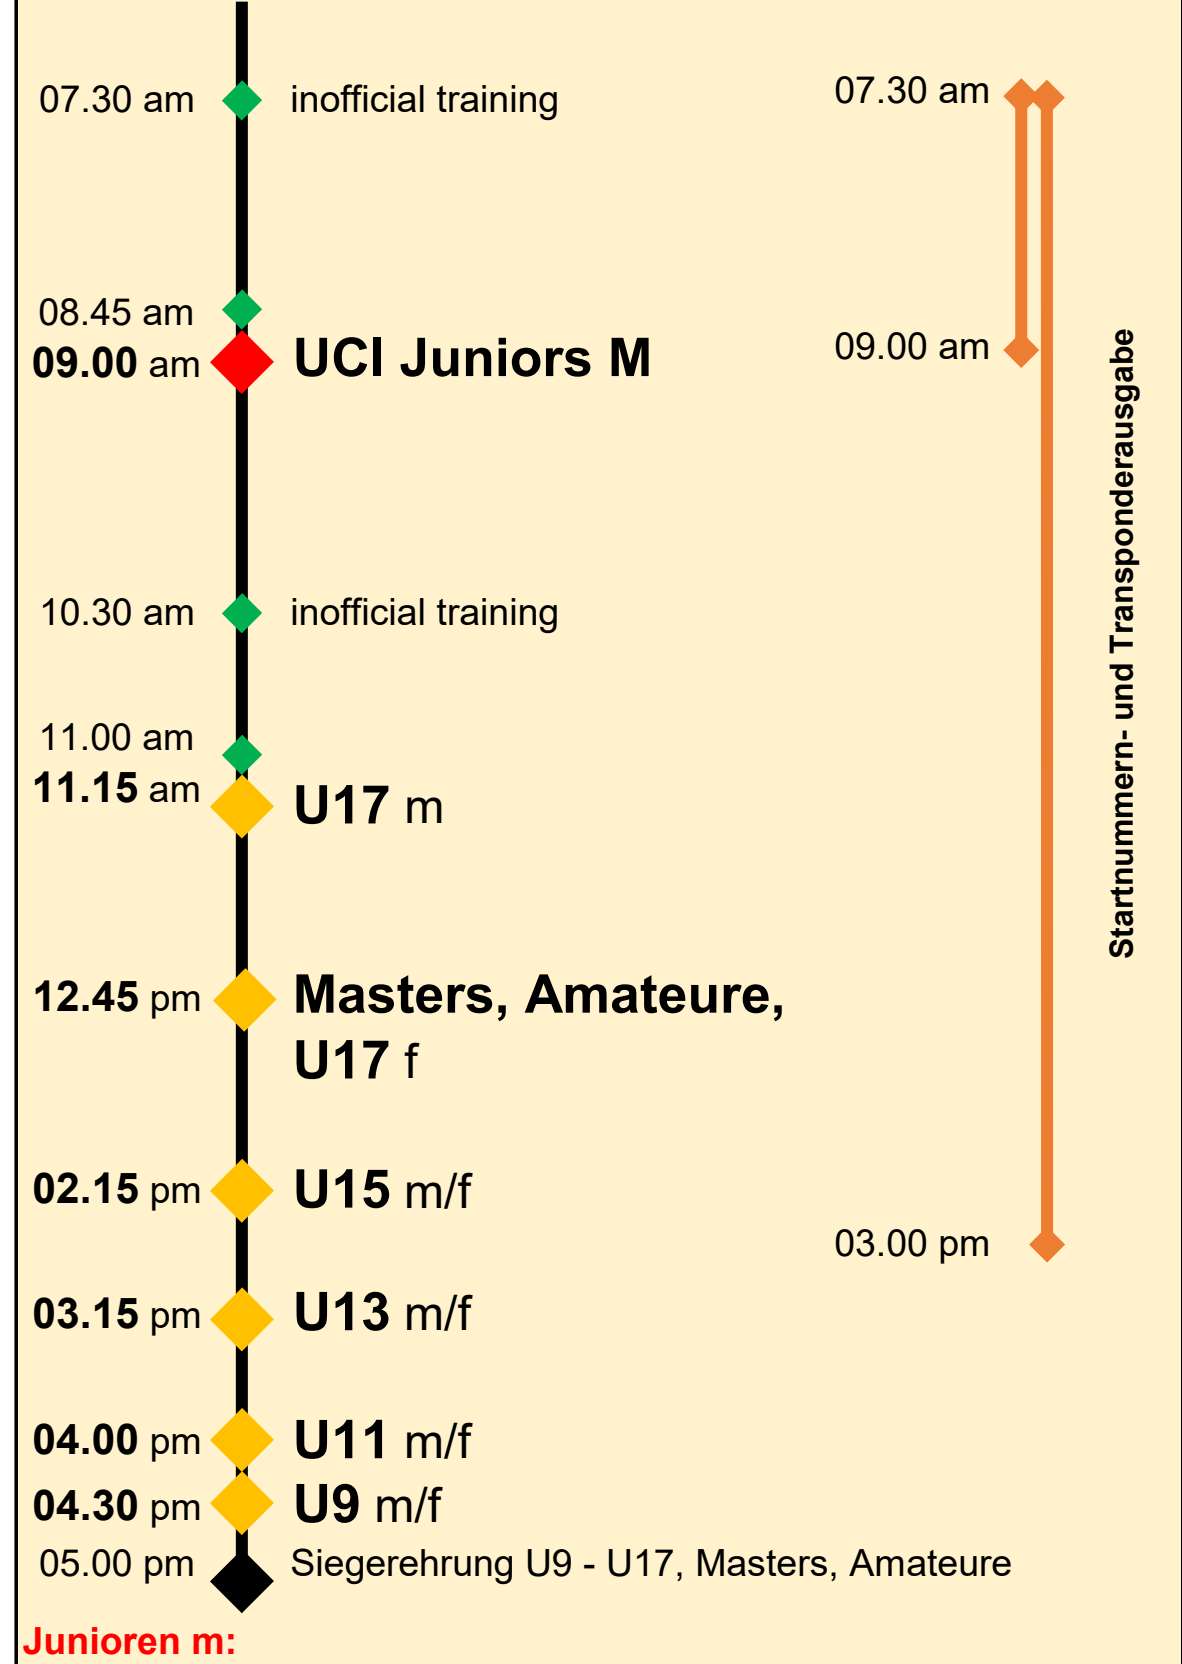

SUNDAY

Junioren m:
CallUp - Staging 30 minutes before start
ab U15: Staging 20-30 minutes before start

CallUp - Staging 30 minutes before start