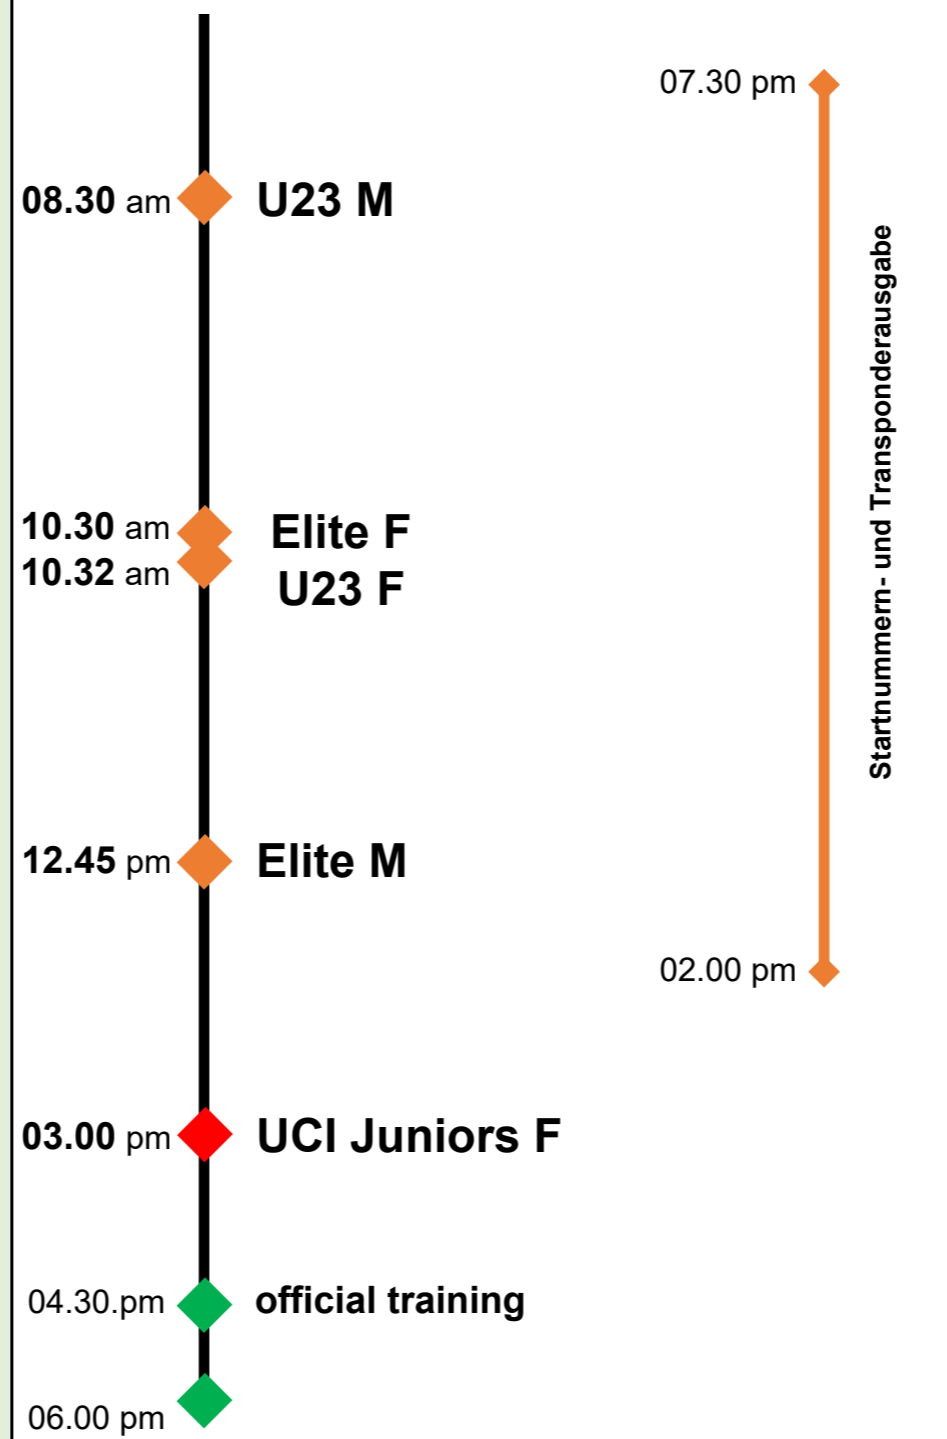

Ötzaler Mountainbike Festival 24. - 26.04.2026

The race management and organizer reserve the right to make program changes!
Race number and transponder pickup closes 1.5 hours before each respective race!

TIMETABLE / PROGRAM

FRIDAY

SATURDAY

CallUp - Staging 30 minutes before start

SUNDAY

Junioren m:

CallUp - Staging 30 minutes before start

ab U15: Staging 20-30 minutes before start