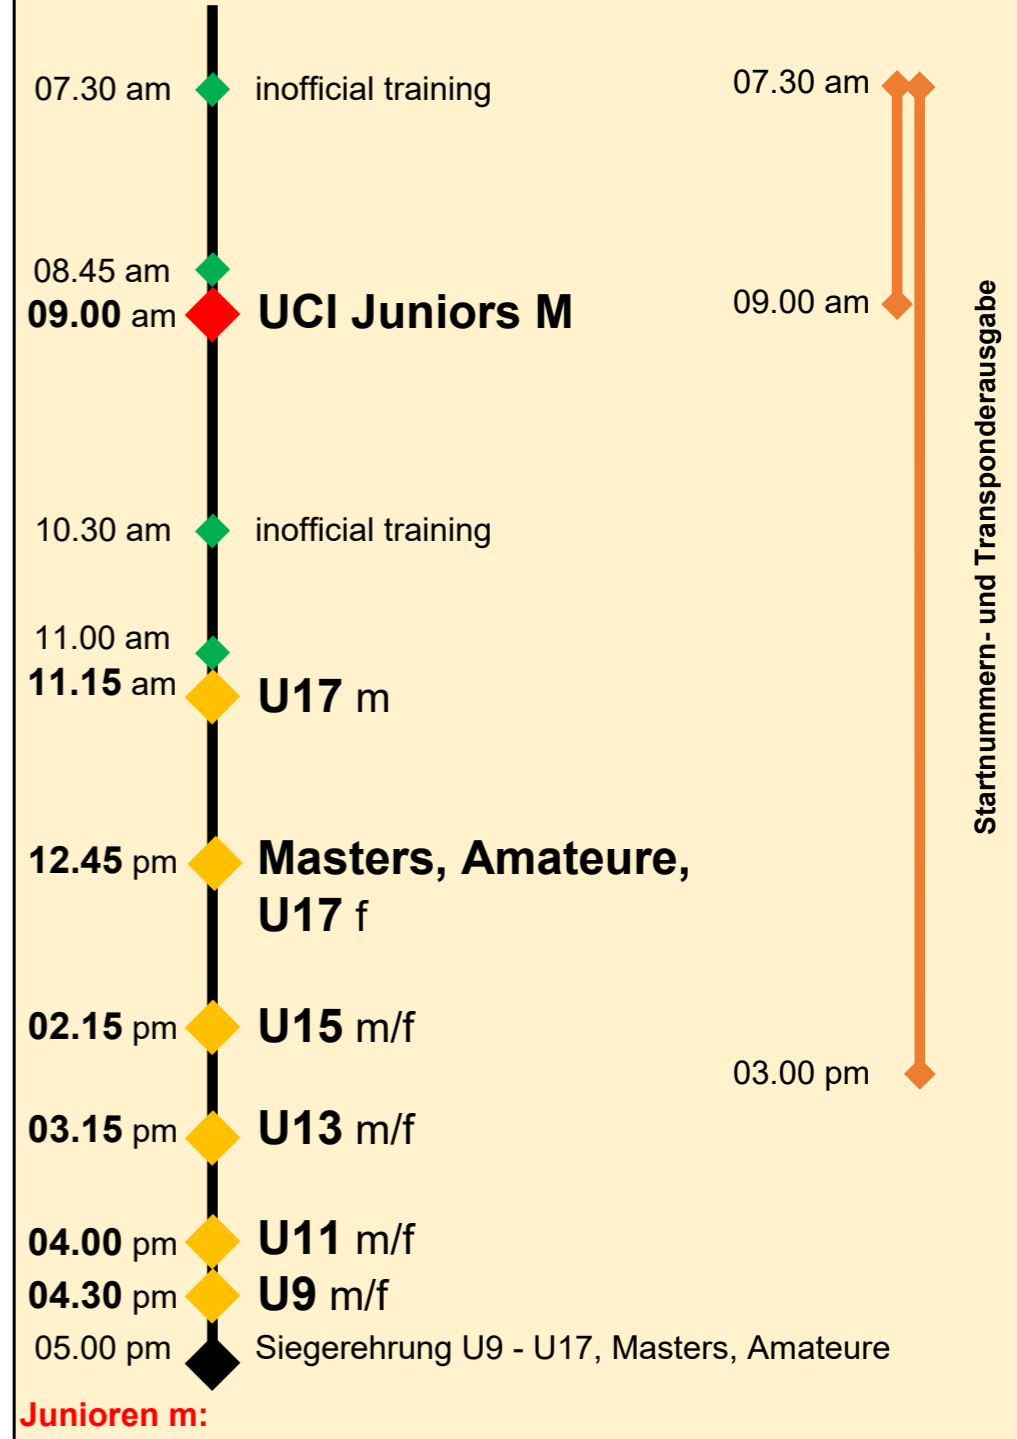

Ötzaler Mountainbike Festival 24. - 26.04.2026

The race management and organizer reserve the right to make program changes!
Race number and transponder pickup closes 1.5 hours before each respective race!

TIMETABLE / PROGRAM

FRIDAY

SATURDAY

CallUp - Staging 30 minutes before start

SUNDAY

Junioren m:

CallUp - Staging 30 minutes before start

ab U15: Staging 20-30 minutes before start